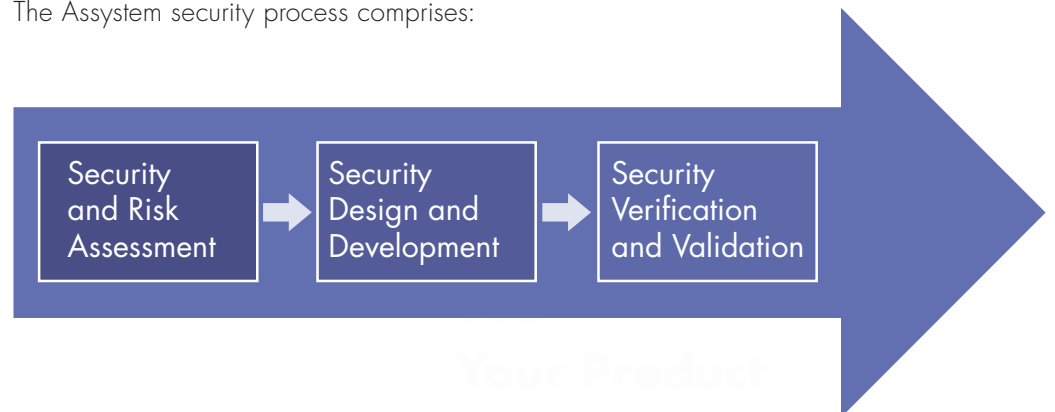

It came out that hackers could easily infiltrate critical systems.

RETROFIT
AVIONICS
CABIN INTERIOR
SYSTEMS ENGINEERING &
INTEGRATION

WE ANALYSE AND SECURE

Assystem performs security & risk assessments and integrates security into your design, based on comprehensive aircraft systems expertise.

The Assystem security process comprises:

APPROVED
21J DESIGN
21G PARTS
CAMO
EN 9100
EN ISO 9001

Your Product
Your Process

FOR DIFFERENT APPLICATIONS

- Wired and wireless communication systems
- Safety-relevant control systems and networks
- Secure connectivity systems, gateways and access points