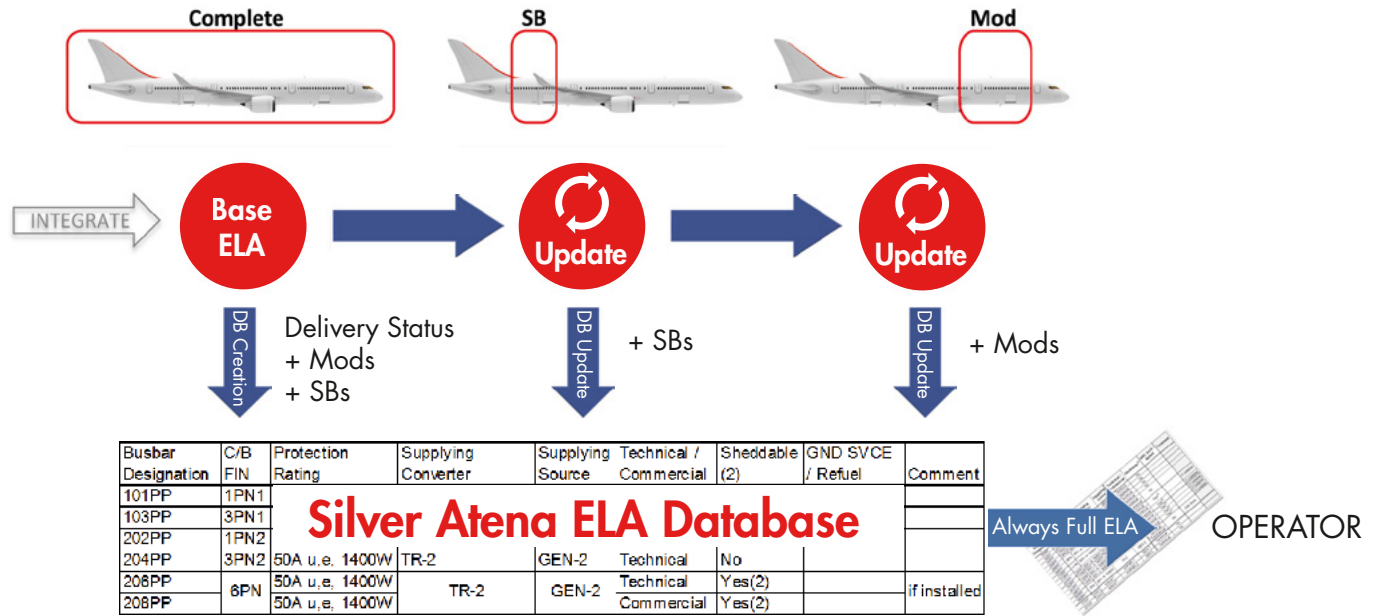

ELA FLEET MANAGEMENT

50 YEARS
ENGINEERING
EXPERIENCE

DESCRIPTION

We offer a full service to maintain the aircraft Electrical Load Analysis (ELA) from entry into service until the end of life.

20 YEARS
EXPERIENCE IN
AIRCRAFT DEVELOPMENT
AND MODIFICATION
FOR AIRLINES
AND OEMS

The service may start at any stage in the aircraft life and comprehends:

- Full ELA similar to origin OEM ELA
- Full compliance to EASA & FAA regulations
- Analysis of the aircraft modification history
- Assessment of current electrical aircraft status
- Cost savings based on full aircraft ELA approach
- Maintaining the aircraft ELA for any STC or minor change
- Fixed cost breakdown per modification